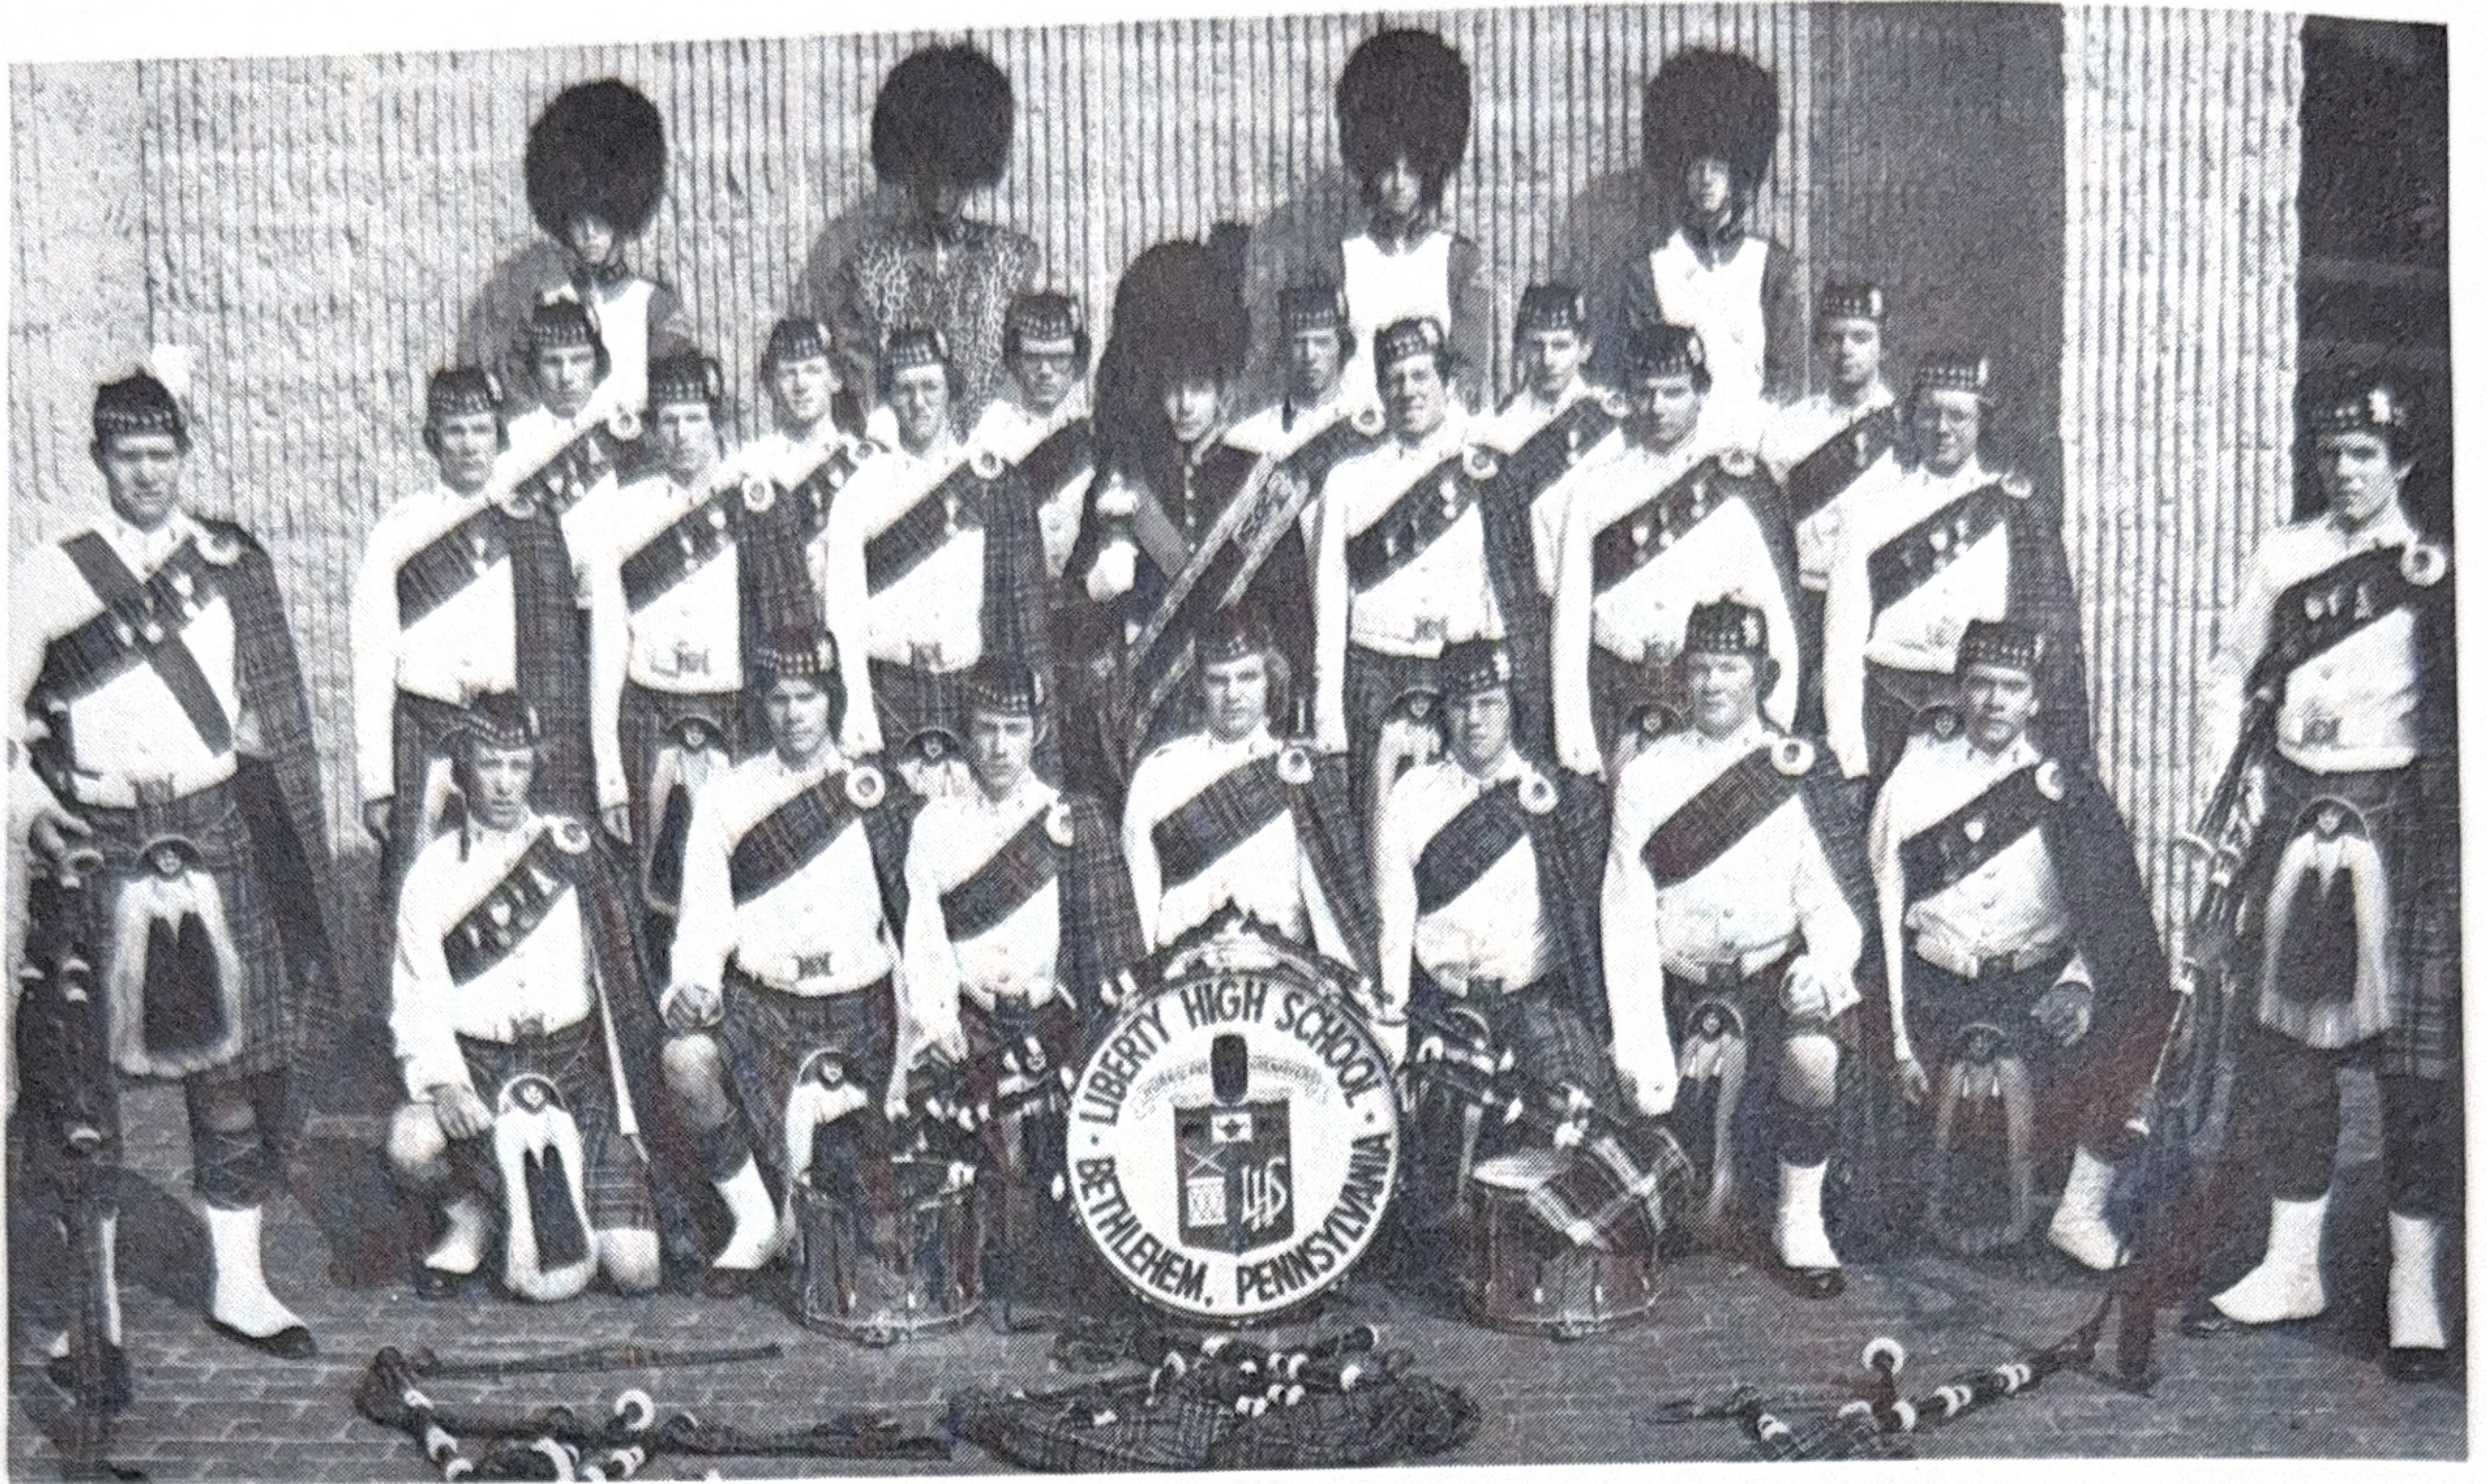

This concert marks the premier appearance of the new uniforms of the L.H.S. Grenadier Band. The uniform is an exact copy of Great Britain's Coldstream Guard uniform.

The Coldstream Guard is one of seven regiments that supply guards for Buckingham Palace, Parliament, Whitehall, and other government buildings throughout London. Although all guards wear red tunics and are often referred to as "Grenadiers", each guard maintains its individuality with button placement on the uniform: Grenadiers — buttons evenly spaced, Coldstream — buttons in twos, Scots — buttons in threes, Irish — buttons in fours, and Welsh — buttons in fives. The Lifes and Blues are two mounted guard regiments and wear ceremonial armor. Each regiment supports an outstanding band, with the Scots having both a military and bagpipe band. The regimental motto of the Band of the Coldstream Guard is "Nulli Secundus".

1. Medley
  - a. Chimes
  - b. Fanfare — The Herald Trumpets . . . . . *arr. N. Budura*
  - c. The Highland Fling — L.H.S.G.B. Highland Dancers
  - d. March Past — The Standard of St. George . . . . *K. Alford*
  - e. March Past — The Pipes and Drums of the L.H.S.G.B.
  - f. Introduction and Rule Britannia . . . . . *arr. J. Elkus*
2. Kneller Hall Concert March . . . . . *H. Walters*
3. Fantasia In G Major . . . . . *J. S. Bach*
4. Light Cavalry Overture . . . . . *F. von Suppe*
5. Variations on "America" . . . . . *C. Ives*

6. "That's Entertainment" . . . . . *E. Gilman*

a. Singin' in the Rain	f. Santa Fe	j. Broadway Melody
b. Trolley Song	g. You Made Me Love You	k. San Francisco
c. Boy Next Door	h. Honeysuckle Rose	l. Unusual Day
d. Be My Love	i. Lucky Star	m. Over The Rainbow
e. Hi-Lili, Hi-Lo