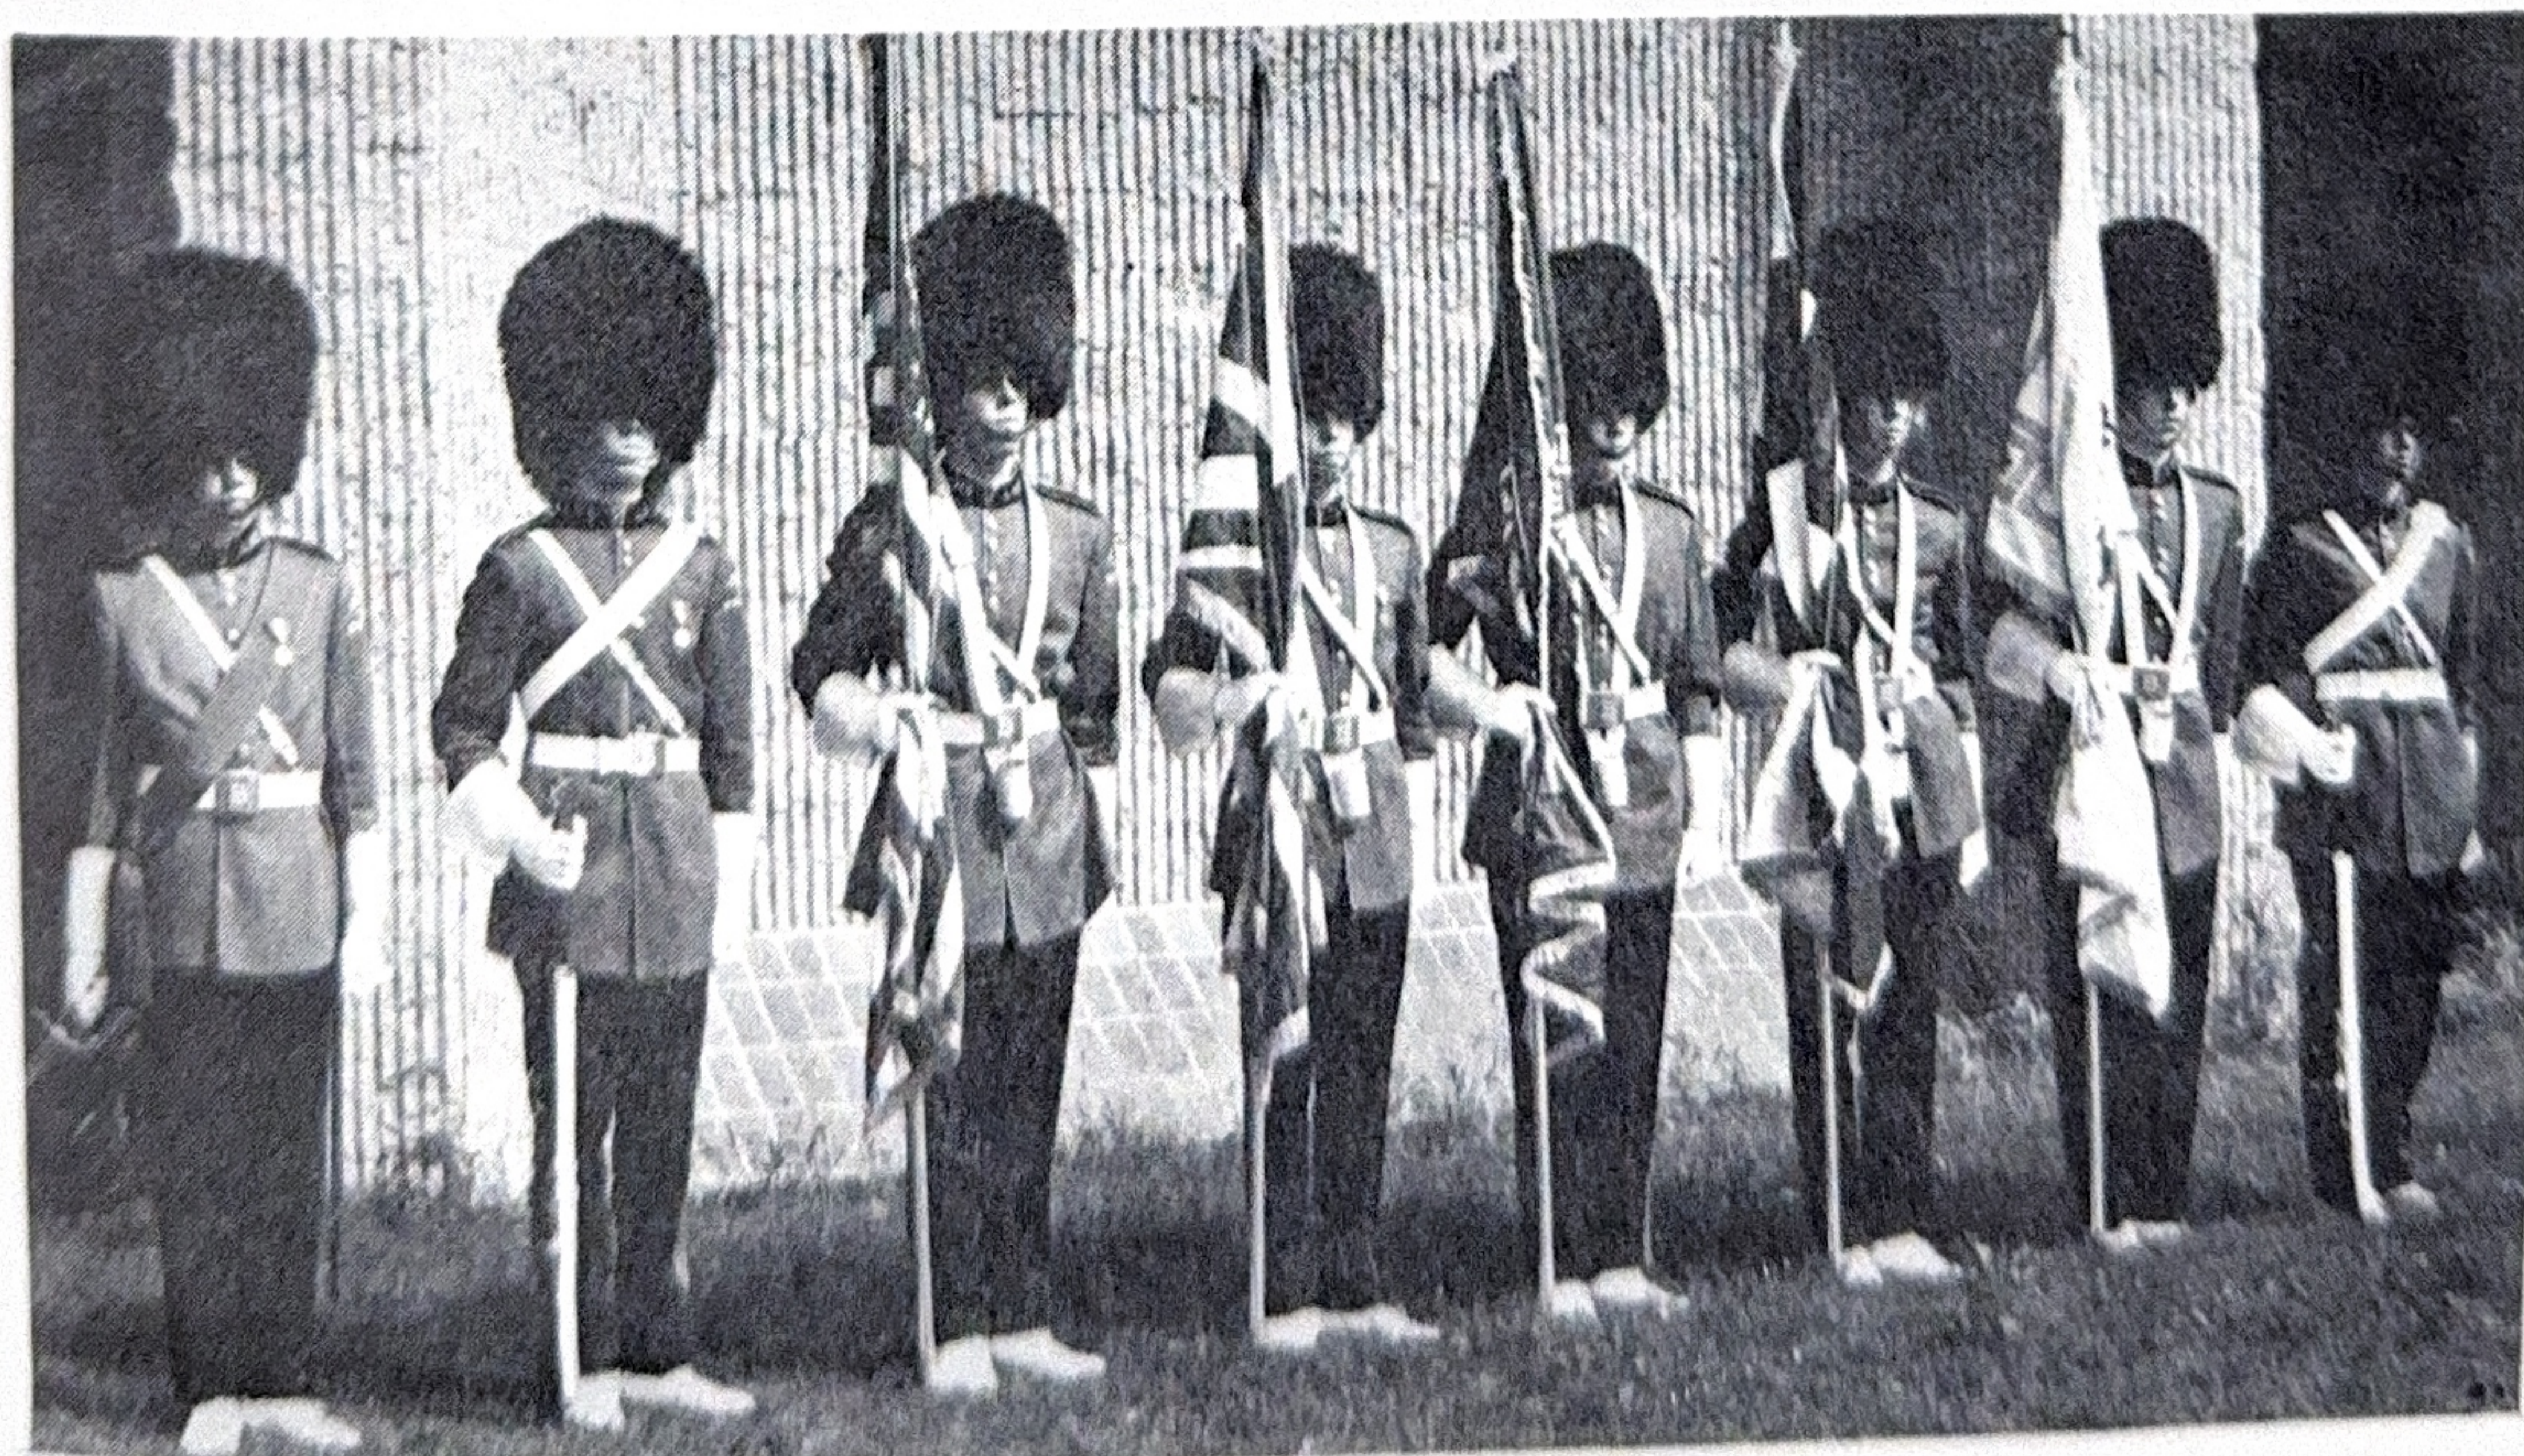

7. The Minstrel Boy from "The Irish Suite" . . . . . *L. Anderson*
8. Thoughts Of Love . . . . . *A. Pryor*
  Trombone soloist — Debra Steely, '75
9. Great Gate Of Kiev from "Pictures At An Exhibition"
  M. Moussorgsky

Ten Minute Intermission

10. L.H.S.G.B. Pipes And Drums In Concert — Massed Bands
11. March from "Military Suite In F" . . . . . *G. Holst*
  Mr. Clark Hamman, Assistant Director—Conducting
12. Barnum and Bailey's Favorite . . . . . *K. King*
  Majorettes and Twirlers
  Robert Hassick, '75, Senior Officer — Conducting
13. Trooping The Colour — Dance Of The Broad Swords
  - a. The British Grenadiers
    Reg. March of the Grenadier Guard
  - b. Cock O' The North
    Reg. March of the Gordon Highlanders
  - c. Strathspey—Ghillie Calum—The Broad Swords
14. Two Marches By John Philip Sousa
  - a. The Daughters Of Texas
  - b. Hail To The Spirit Of Liberty
15. The Lone Piper . . . . . *P/M Larry Ziegenfuss '75*
16. The Stars And Stripes Forever . . . . . *John Philip Sousa*