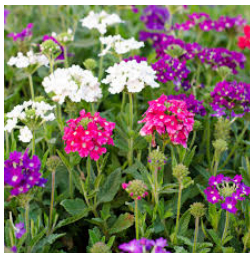

Flower Cheat Sheet

Flats - 32 plants

Flats - 32 plants

Marigolds - full sun
Colors: yellow
orange

Petunias - full sun
Colors: white
pink
red
purple
mixed

Begonias - shade
Colors: white
pink
red
mixed

10" hanging pots

Fuschia

New Guinea
Impatients
*colors not
guaranteed

Geraniums
*colors not
guaranteed

Strawflowers -
yellow

Million Bells -
Calibrachoa

Torenia -
blue

Verbena
*colors not

Petunia
*colors not
guaranteed